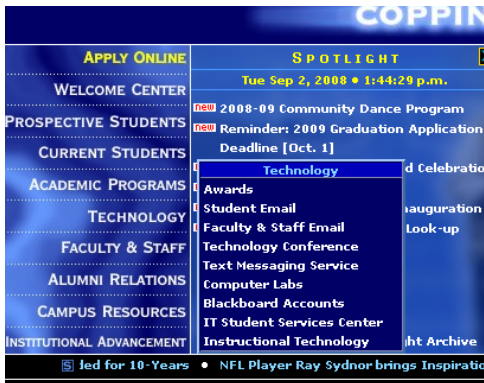

Accessing BlackBoard at Coppin State University

The instructions below will assist you in getting into the University's BlackBoard system.

Step 1: Visit Coppin State's home page: <http://www.coppin.edu>

Step 2: On the left side, you will see a navigation menu:

Step 3: Hover your mouse over the "Technology" link. A pop-up menu will appear:

Step 4: In the pop-up, highlight the "BlackBoard Accounts" option and click on it: